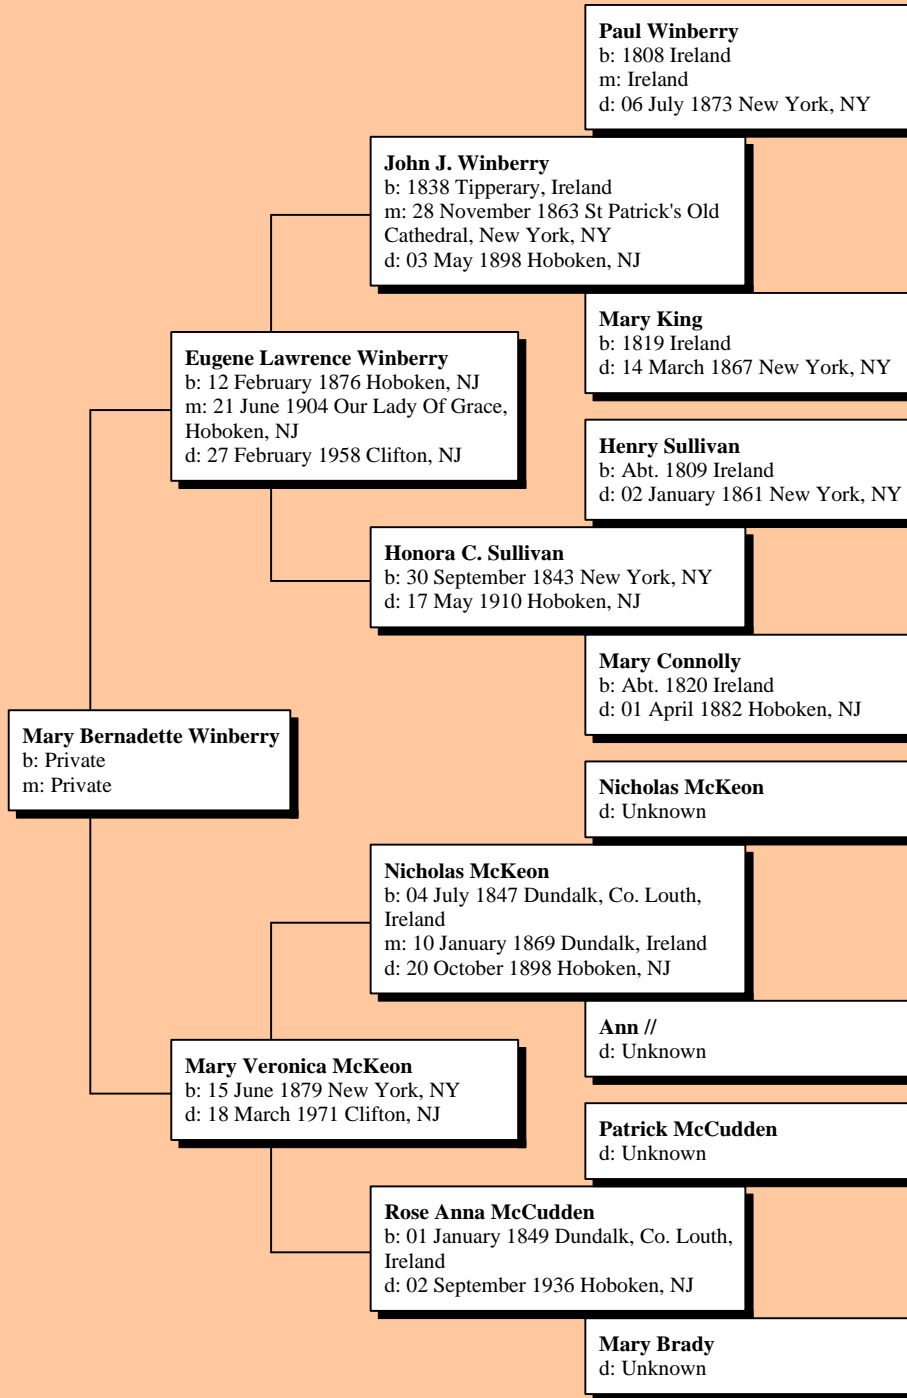

Ancestors of Mary Bernadette Winberry

From Joseph Laiacona
817 W Cuyler #3W
Chicago, IL 60613
773-281-0417